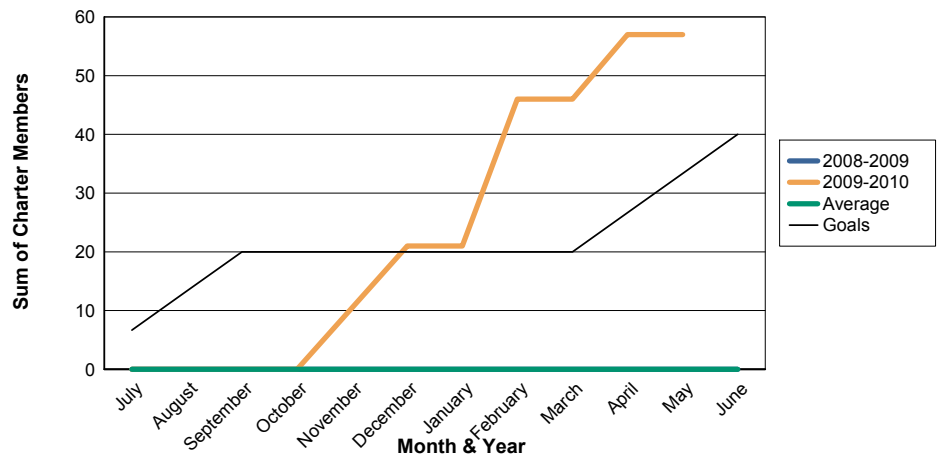

3 Year Comparisons for GMT Constitutional Area 1

By GMT District

As of May 2010

Sum of New Clubs/ Month & Year

For District 18 D

Sum of Dropped Clubs/ Month & Year

For District 18 D

Sum of Net Clubs/ Month & Year

For District 18 D

Sum of Charter Members/ Month & Year

For District 18 D

3 Year Comparisons for GMT Constitutional Area 1

By GMT District

As of May 2010

Sum of New Members/ Month & Year

For District 18 D