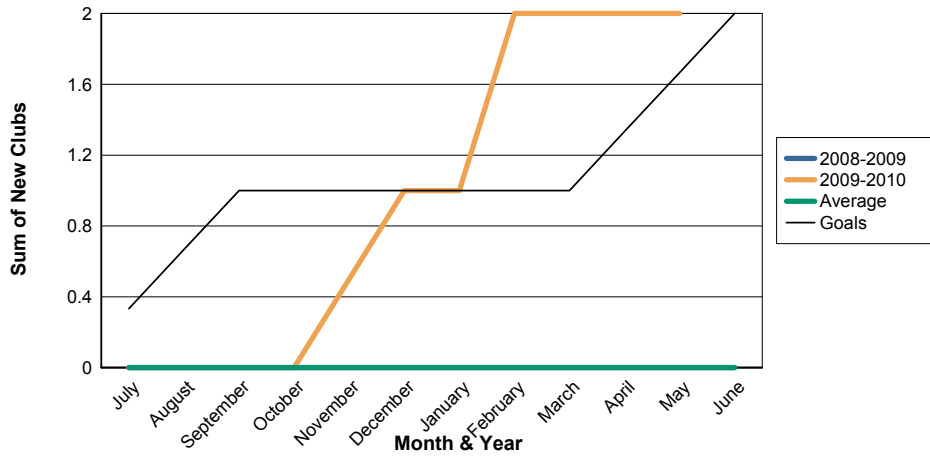

3 Year Comparisons for GMT Constitutional Area 1

By GMT District

As of May 2010

Sum of New Clubs/ Month & Year

For District 18 D

Sum of Dropped Clubs/ Month & Year

For District 18 D

Sum of Net Clubs/ Month & Year

For District 18 D

Sum of Charter Members/ Month & Year

For District 18 D

3 Year Comparisons for GMT Constitutional Area 1

By GMT District

As of May 2010

Sum of New Members/ Month & Year

For District 18 D