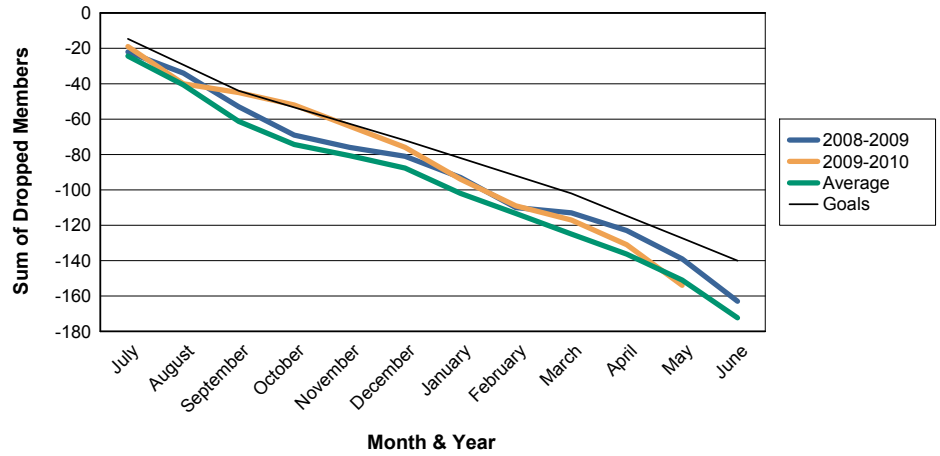

3 Year Comparisons for GMT Constitutional Area 1

By GMT District

As of May 2010

Sum of New Clubs/ Month & Year

For District 18 D

Sum of Dropped Clubs/ Month & Year

For District 18 D

Sum of Net Clubs/ Month & Year

For District 18 D

Sum of Charter Members/ Month & Year

For District 18 D

3 Year Comparisons for GMT Constitutional Area 1

By GMT District

As of May 2010

Sum of New Members/ Month & Year

For District 18 D

Sum of Dropped Members/ Month & Year

For District 18 D

Sum of Net Members/ Month & Year

For District 18 D