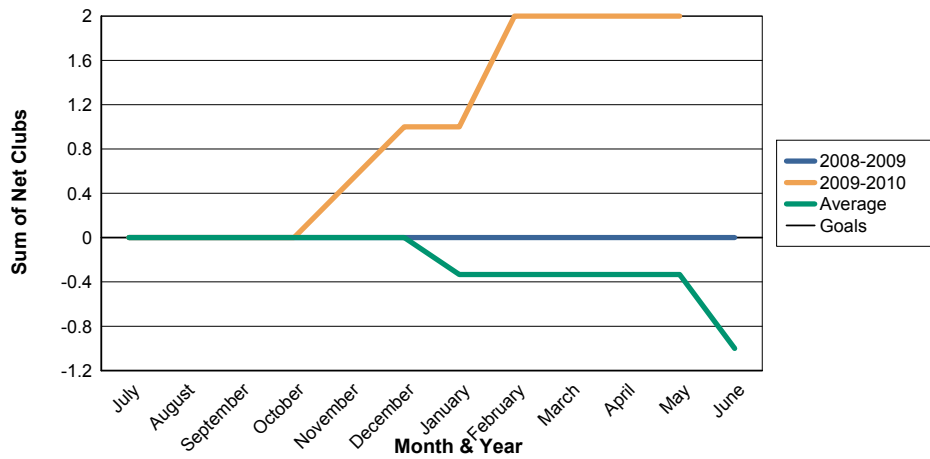

Sum of Net Clubs/ Month & Year

For District 18 D