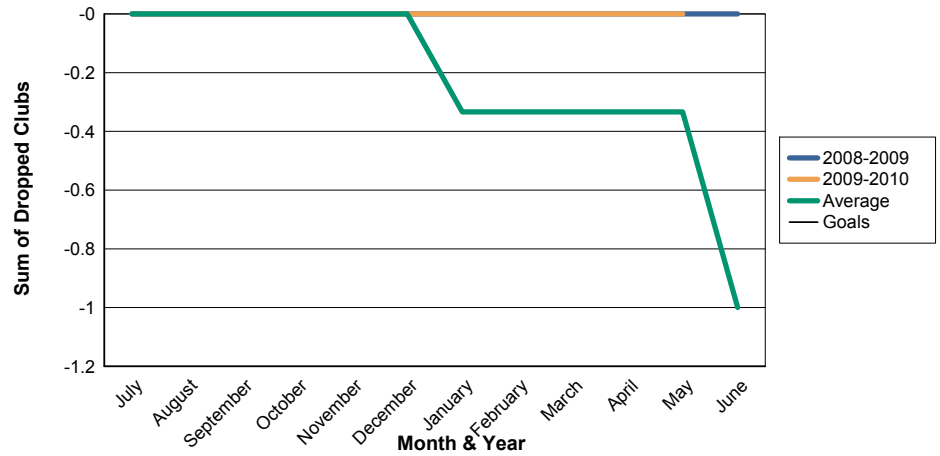

3 Year Comparisons for GMT Constitutional Area 1

By GMT District

As of May 2010

Sum of New Clubs/ Month & Year

For District 18 D

Sum of Dropped Clubs/ Month & Year

For District 18 D

Sum of Net Clubs/ Month & Year