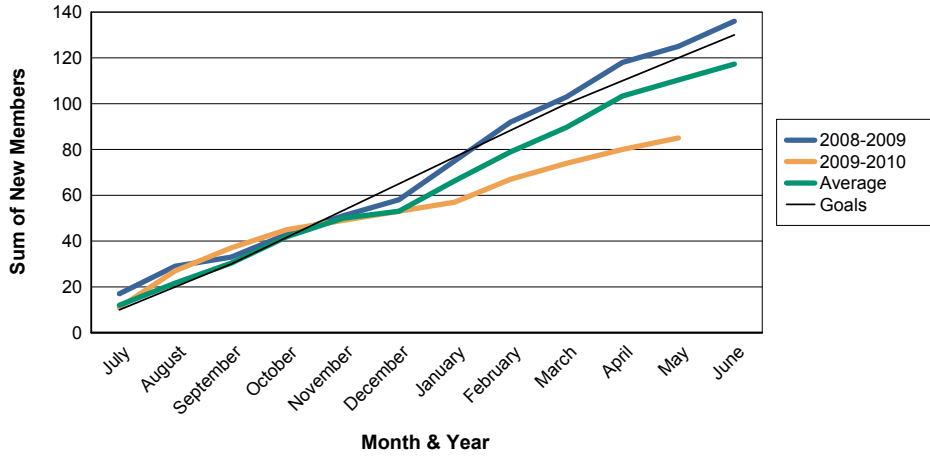

3 Year Comparisons for GMT Constitutional Area 1

By GMT District

As of May 2010

Sum of New Clubs/ Month & Year

For District 18 D

Sum of Dropped Clubs/ Month & Year

For District 18 D

Sum of Net Clubs/ Month & Year

For District 18 D

Sum of Charter Members/ Month & Year

For District 18 D

3 Year Comparisons for GMT Constitutional Area 1

By GMT District

As of May 2010

Sum of New Members/ Month & Year

For District 18 D

Sum of Dropped Members/ Month & Year

For District 18 D

Sum of Net Members/ Month & Year

For District 18 D